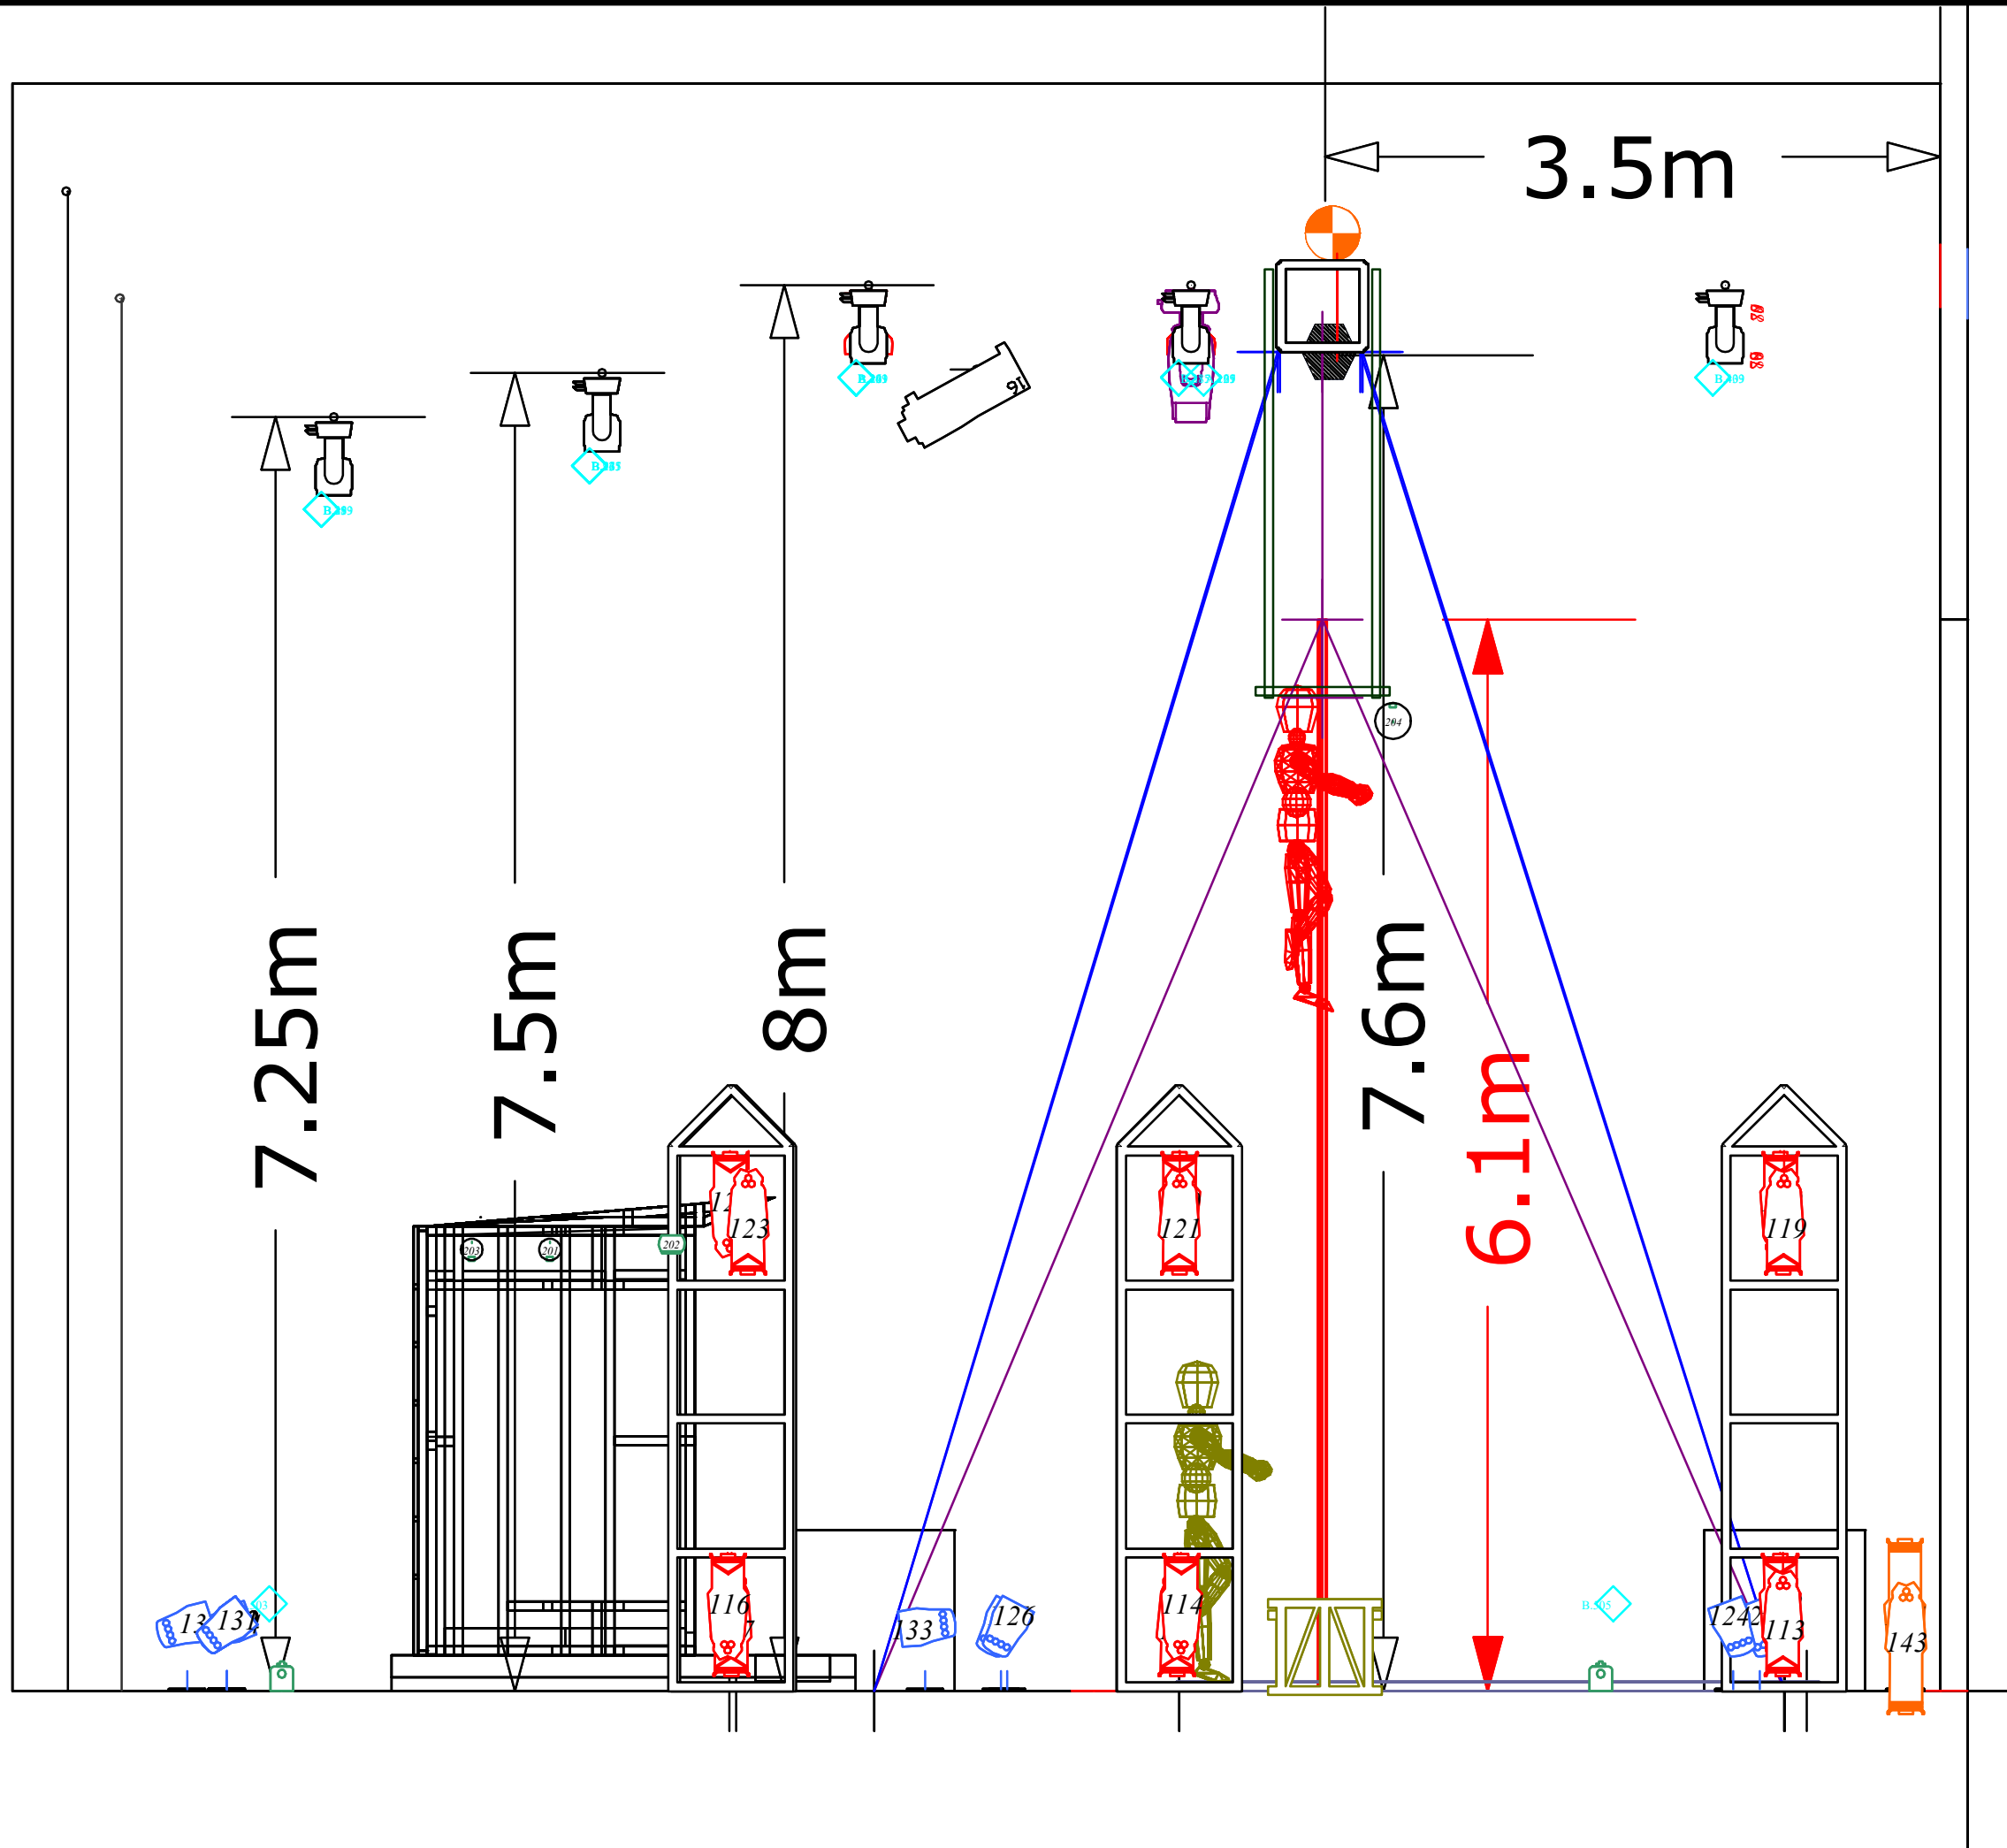

LEGEND

Symbole	Nom	Lentille	Compte
	MAC Viper Profile		4
	Robin LEDBeam 350		19
	CLF Odin		12
	714SX (FOH)		11
	ColorSource 15/30 Zoom		2
	ColorSource 25/50 Zoom		12
	BLINDER 1000w		4
	ANTARI Z-1000II - MDC		2
	Robin LEDWash 600 - MDC		6
	VIDEO PROJECTOR 10K - MDC	0.65-0.75:1	1
	WIRELESS LED RGBW - MDC	Standard	1
	WIRELESS LED WW - MDC		3

Colour Count (Toutes les Couches) embre/09/2024

Venue: GENERIC Designer: Bruno Matte
Show: KINTSUGI - NETHERLANDS Assistant:

Couleur	Type	Compte
L134	714SX Colour Frame	5

Accessory Count (Toutes les Couches) embre/09/2024

Venue: GENERIC Designer: Bruno Matte
Show: KINTSUGI - NETHERLANDS Assistant:

Type	Compte
714SX Colour Frame	5

NOTES

- MDG Atmosphere
- 15x Platines
- 6x Échelles latérales 2.5m
- 79x Gradateurs

KINTSUGI - NETHERLANDS

Show Credits

Assistant Lighting Designer: **Bruno Matte**
Director: **Olivier Lépine**
Venue: **GENERIC**

Copyright © 2012