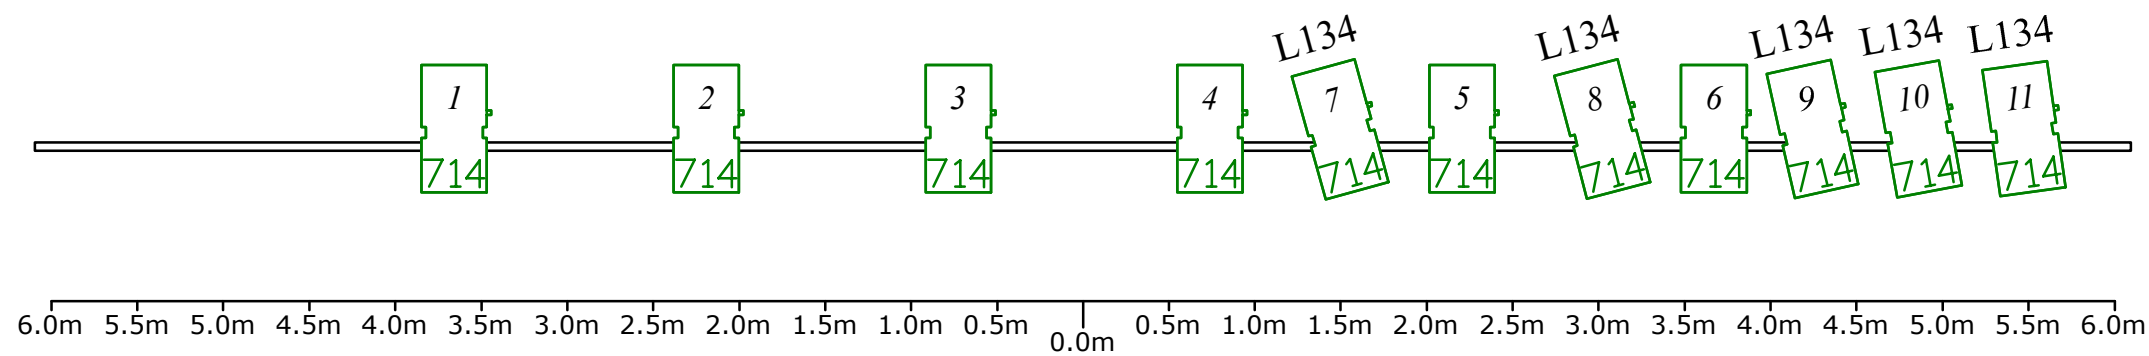

LEGEND

Symbole	Nom	Lentille	Compte
	MAC Viper Profile		4
	Robin LEDBeam 350		19
	CLF Odin		12
	714SX (FOH)		11
	ColorSource 15/30 Zoom		2
	ColorSource 25/50 Zoom		12
	BLINDER 1000w		4
	ANTARI Z-1000II - MDC		2
	Robin LEDWash 600 - MDC		6
	VIDEO PROJECTOR 10K - MDC	0.65-0.75:1	1
	WIRELESS LED RGBW - MDC	Standard	1
	WIRELESS LED WW - MDC		3

Colour Count

Venue: GENERIC (Toutes les Couches) Designer: Bruno Matte
Show: KINTSUGI - NETHERLANDS Assistant:

Couleur	Type	Compte
L134	714SX Colour Frame	5

Accessory Count

Venue: GENERIC (Toutes les Couches) Designer: Bruno Matte
Show: KINTSUGI - NETHERLANDS Assistant:

Type	Compte
714SX Colour Frame	5

NOTES

- MDG Atmosphere
- 15x Platines
- 6x Échelles latérales 2.5m
- 79x Gradateurs

KINTSUGI - NETHERLANDS

Show Credits

Assistant Lighting Designer: **Bruno Matte**
Director: **Olivier Lépine**
Venue: **GENERIC**

Show Credits