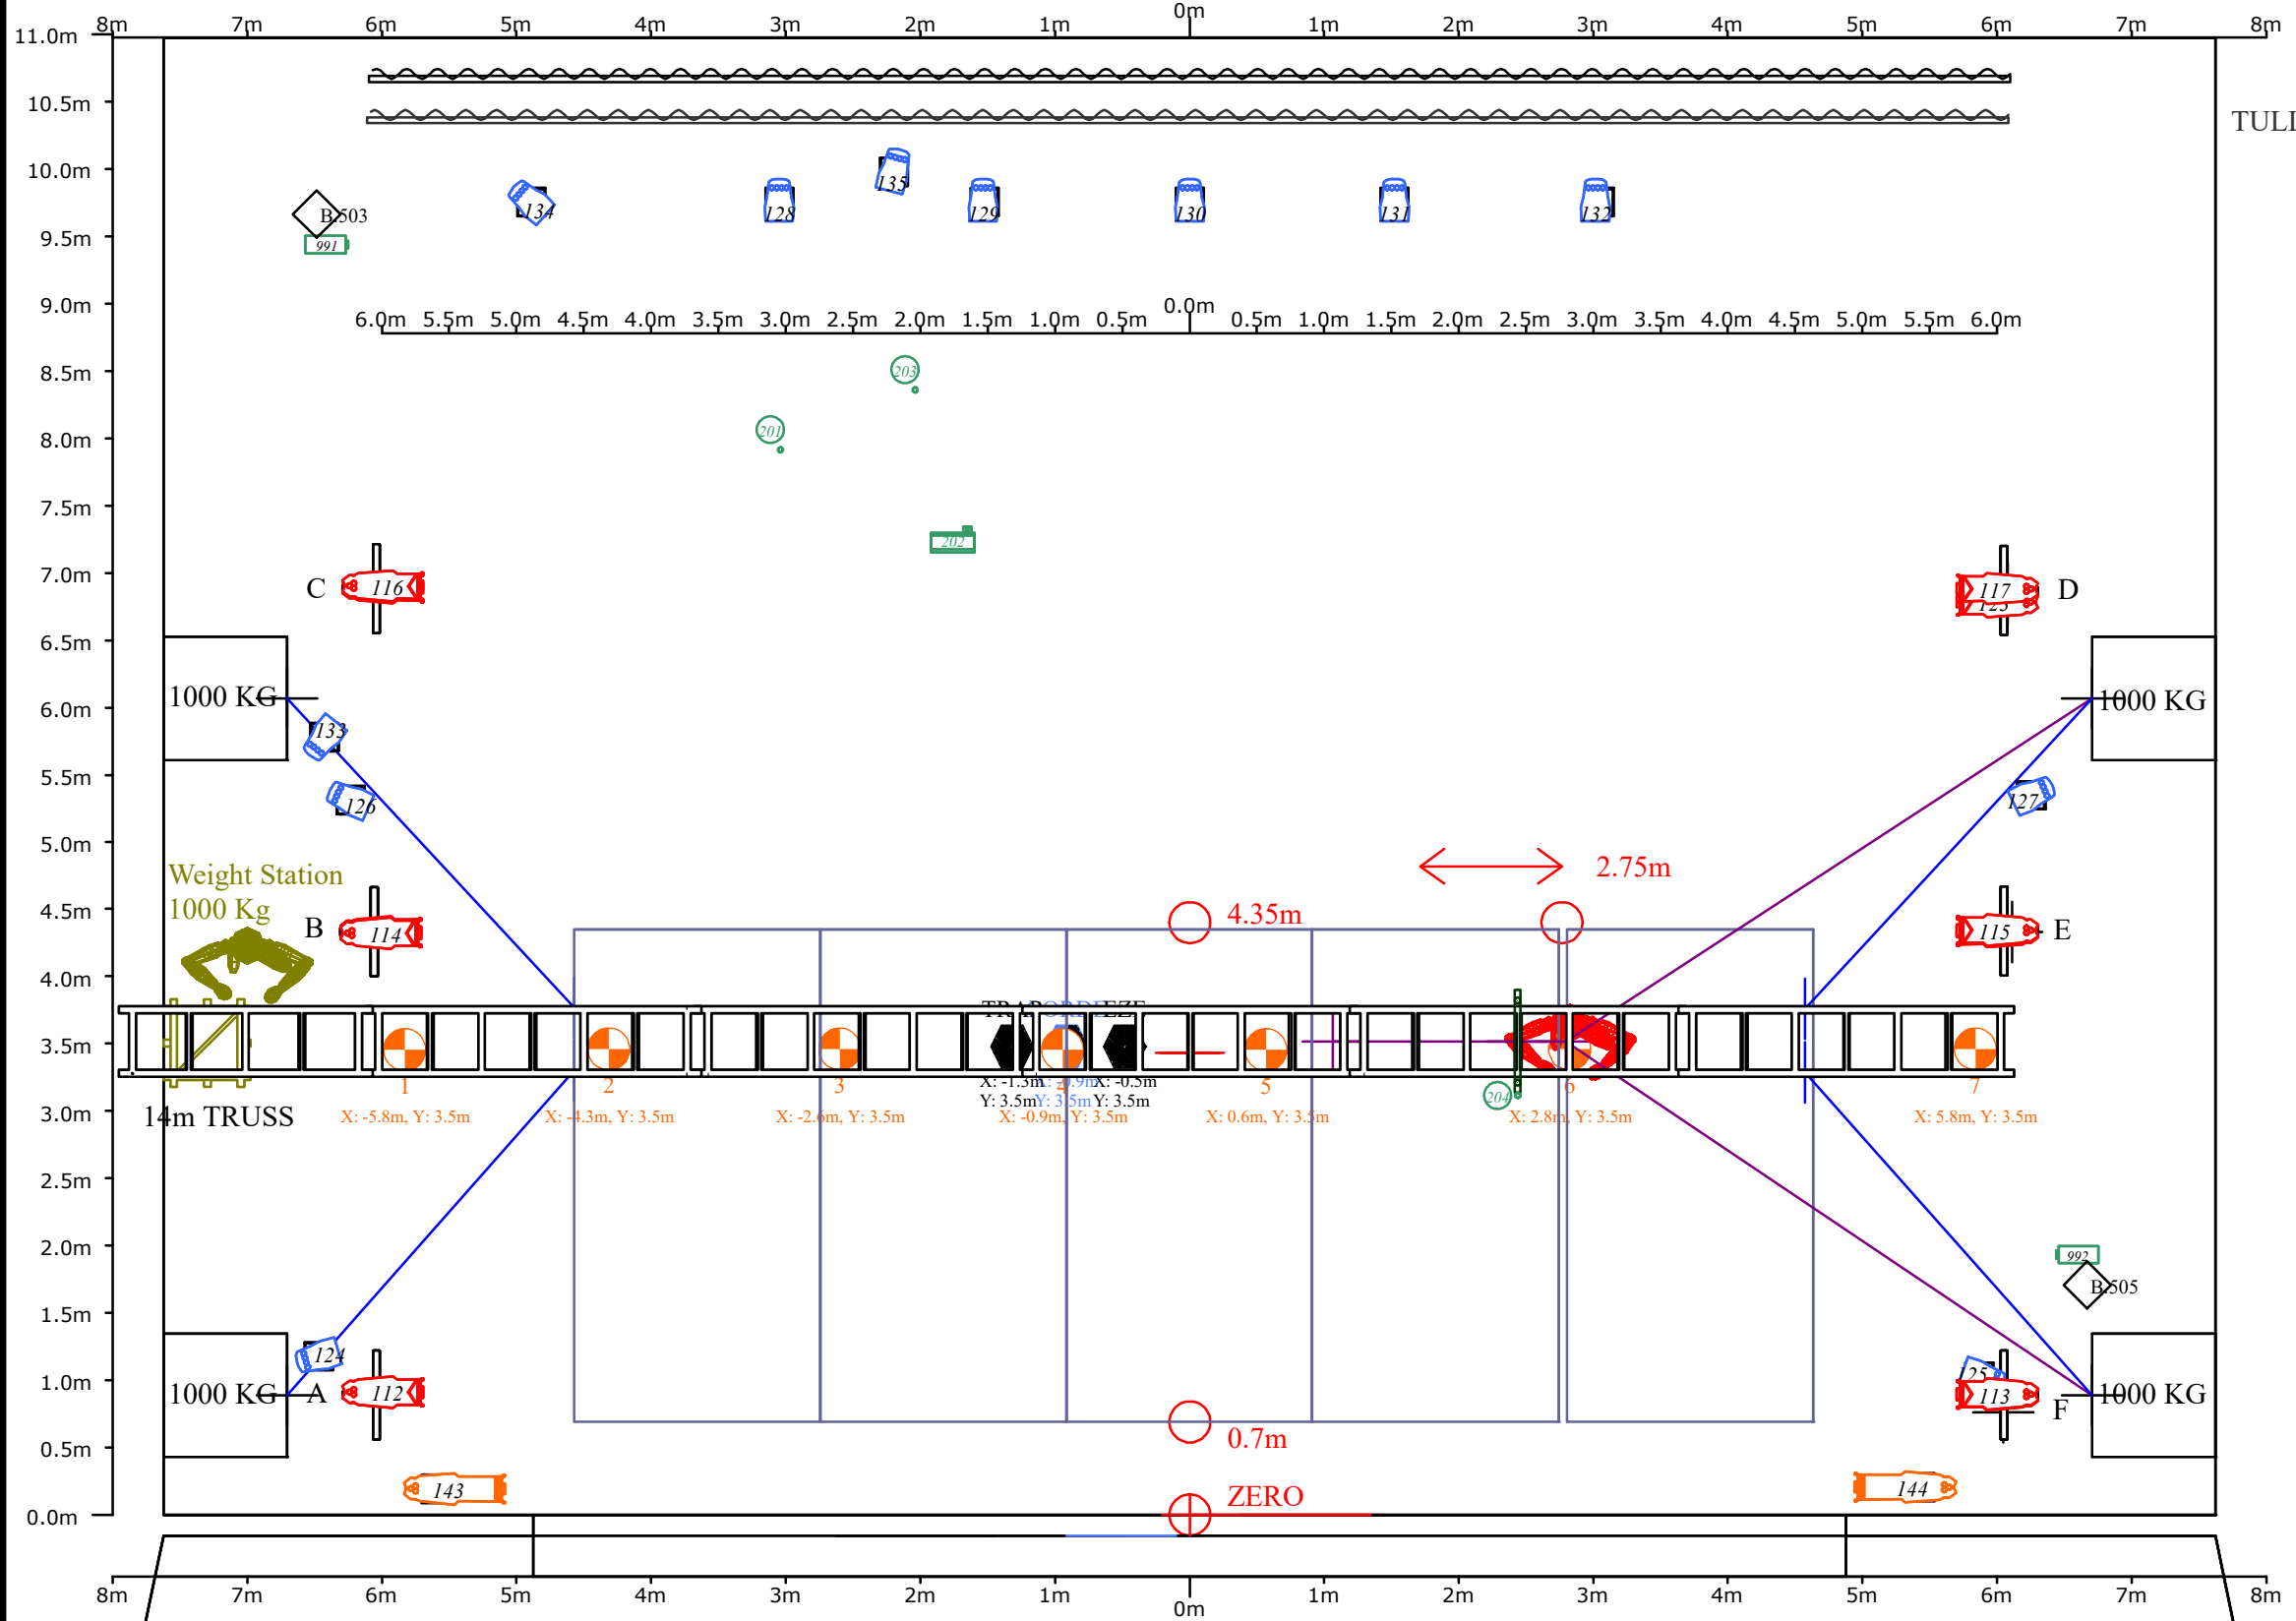

Show Credits

Copyright © 2012

LEGEND

Symbole	Nom	Lentille	Compte
	CLF Odin		12
	ColorSource 15/30 Zoom		2
	ColorSource 25/50 Zoom		12
	ANTARI Z-1000II - MDC		2
	WIRELESS LED RGBW - MDC	Standard	1
	WIRELESS LED WW - MDC		3